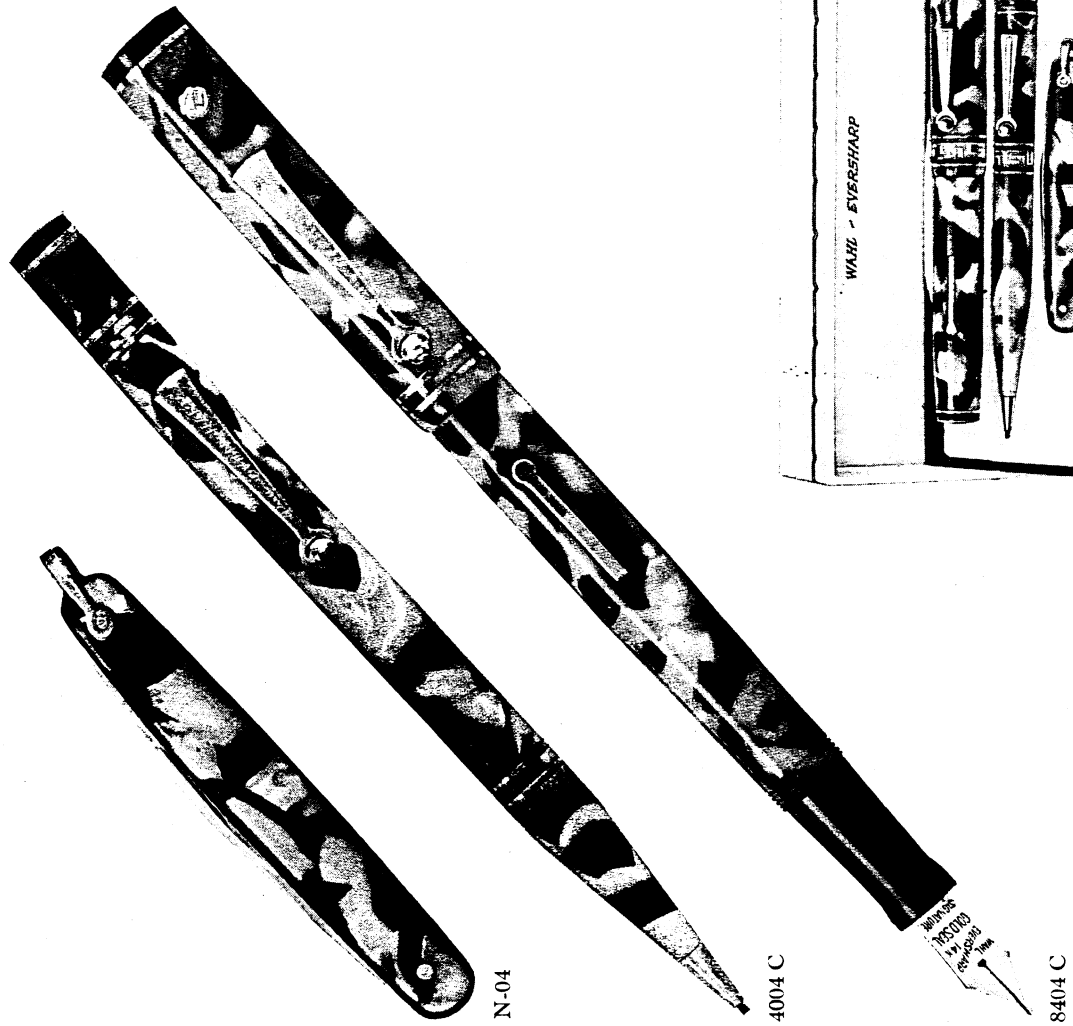

WAHL-EVERSHARP
Personal-Point
FOUNTAIN PENS

HERE is an unusual combination for the man who has a taste for utility—a WAHL-EVERSHARP *Personal-Point Fountain Pen* with EVERSHARP to match, also a beautiful knife, the handle being of the same material as the pen and pencil. The knife has two blades of the best quality steel. Can be carried in vest pocket or on end of watch chain. This Black and Pearl Pyralin combination is packed in special Modernistic gift box. This set is also furnished in Bronze-Green, the newest of WAHL-EVERSHARP creations. Sold only in combination.

Illustrated

Pen No. 8404C	BLACK	AND PEARL	Set: $12.50
Pencil No. 4004C	BLACK		
Knife No. N-04	PEARL		
Pen No. 8604C	BLACK	AND PEARL	Set: $15.00
Pencil No. 4204C	BLACK		
Knife No. N-04	PEARL		
Pen No. 8605C	BRONZE-	GREEN	Set: $15.00
Pencil No. 4205C	BRONZE-		
Knife No. N-05	GREEN		

N-04 4204 C 8604 C